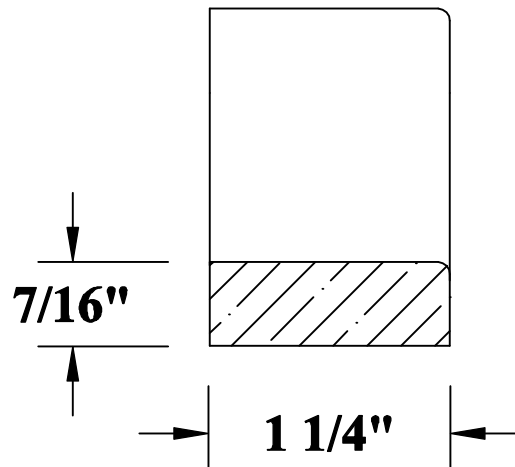

Stock **Poplar** **Oak** **Maple** **Cherry**

Product No.	Description	
51111	1 1/4" Flat Stop	