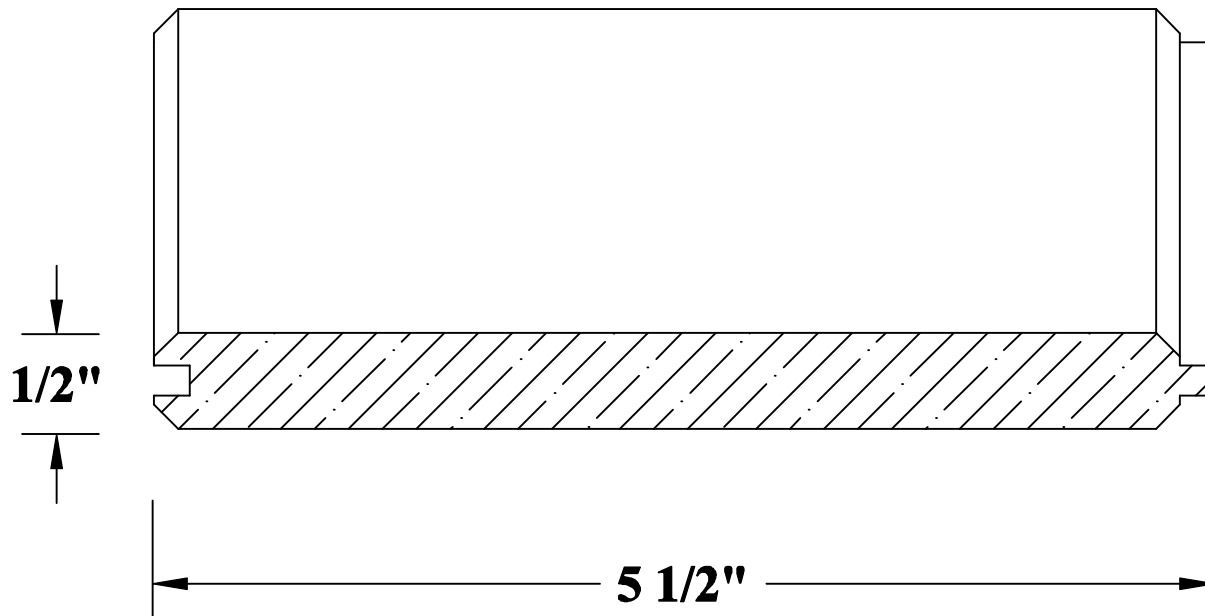

Stock **Poplar** **Oak** **Maple** **Cherry**

Product No.	Description	
4-586	5 1/2" Wainscoting	