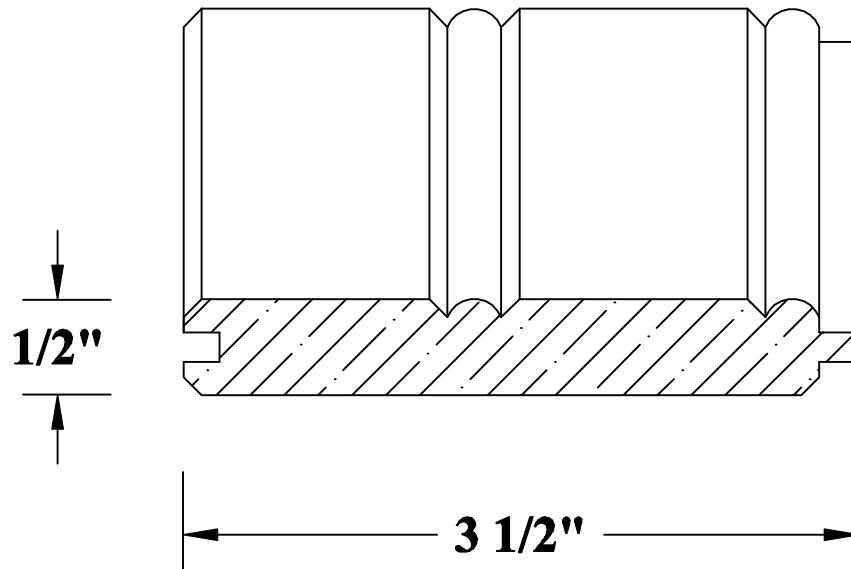

Stock **Poplar** **Oak** **Maple** **Cherry**

Product No.	Description	
4-584	3 1/2" Wainscoting	 ELENBAAS <small>HARDWOOD INC.</small>